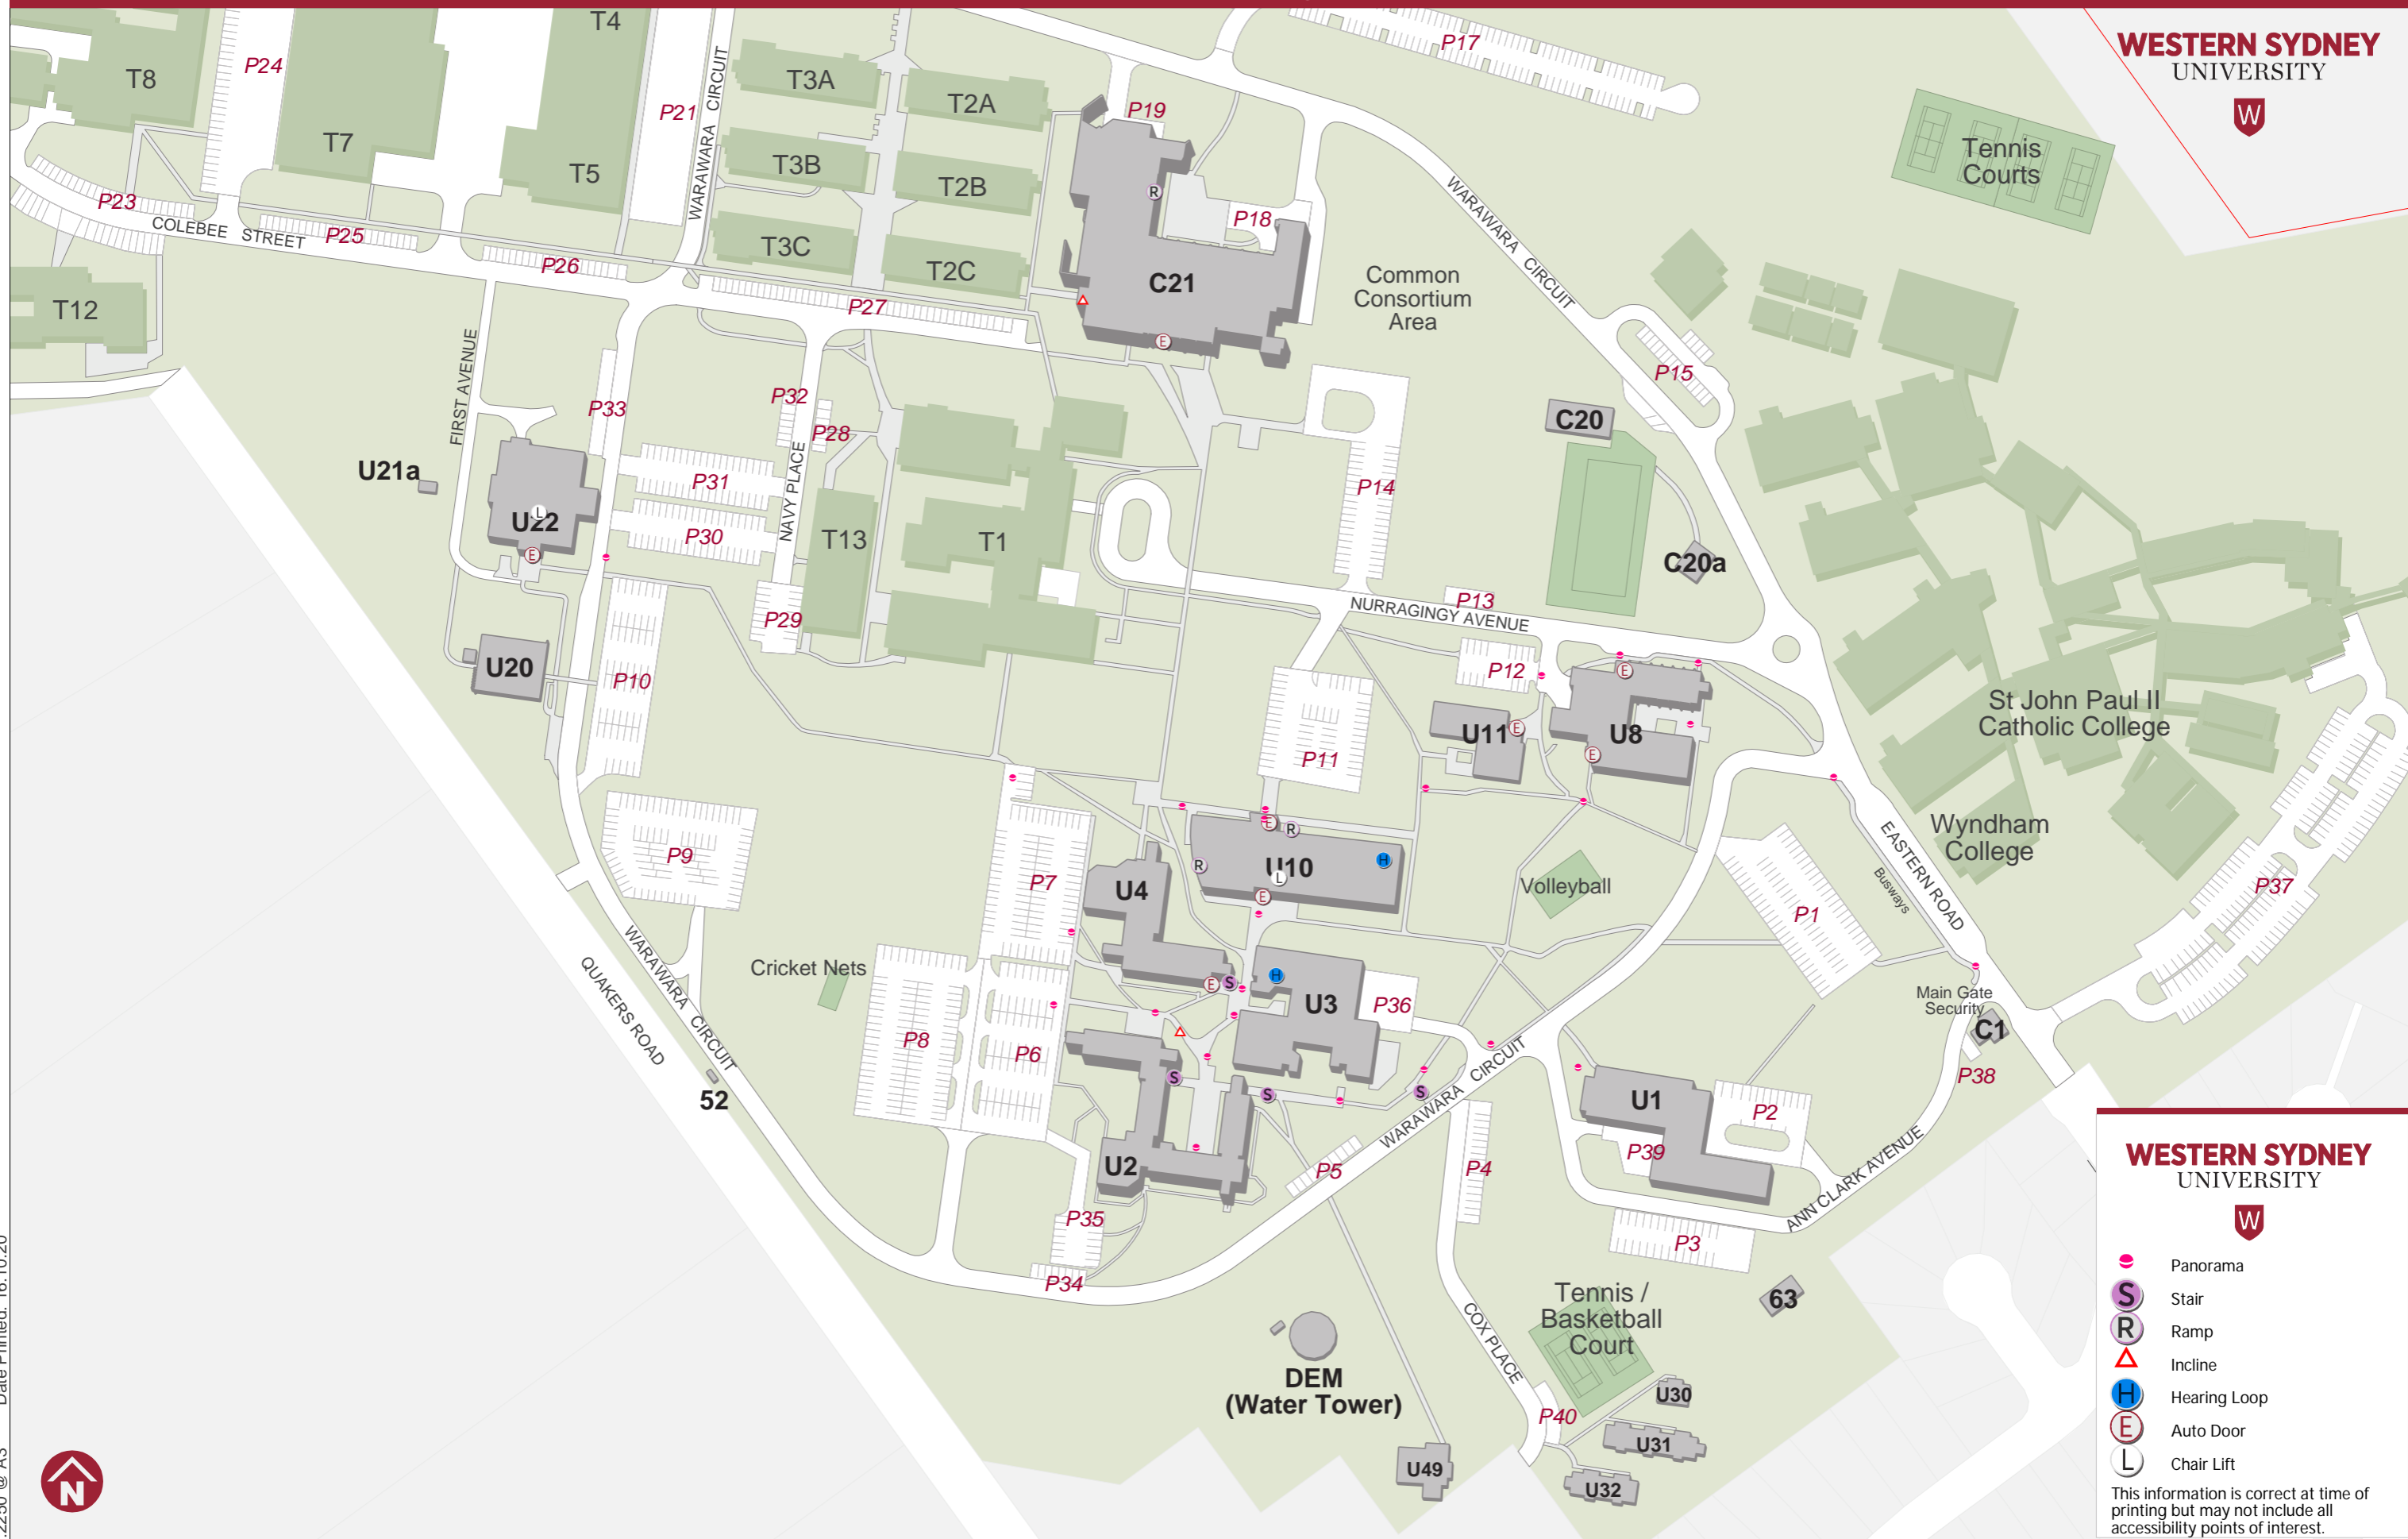

Nirimba Education Precinct, Blacktown campus - Accessibility

WESTERN SYDNEY UNIVERSITY

WESTERN SYDNEY UNIVERSITY

- Panorama
- Stair
- Ramp
- Incline
- Hearing Loop
- Auto Door
- Chair Lift

This information is correct at time of printing but may not include all accessibility points of interest.

Scale: 1:2250 @ A3 Date Printed: 16:10:20

Security Assistance - 9852 4001 Internal Ext - 4001
 Emergency Only - 1300 737 003 Internal Ext - 2300

For more information in regards to accessibility contact DisabilityService@westernsydney.edu.au
 More information may be available by clicking the map icons